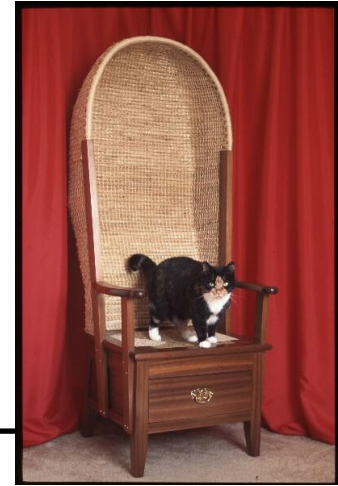

Established 1977

ROBERT H TOWERS
ORKNEY CHAIRMAKER

Orkney Chair Price List

Chair prices valid from 1st April to 30th June 2009. Delivery charges may vary

Orkney Chairs in Pine

Ref No 1 Orkney Chair in Pine.....	£919.00
Ref No 2 Orkney Chair in Pine with Hood.....	£1277.00
Ref No 3 Orkney Chair in Pine with Drawer.....	£1082.00
Ref No 4 Orkney Chair in Pine with Hood and drawer.....	£1419.00

Orkney Chairs in Sapele

Ref No 5S Orkney Chair in Sapele.....	£968.00
Ref No 5S ST Orkney Chair Two seater in Sapele.....	£1699.00
Ref No 6S Orkney Chair in Sapele with Hood.....	£1319.00
Ref No 7S Orkney Chair in Sapele with Drawer.....	£1119.00
Ref No 7SI Orkney Chair in Sapele with Drawer with inlaid panels and drawer front. Inlay aprox 5mm wide.....	£1274.00
Ref No 8S Orkney Chair in Sapele with Hood and drawer.....	£1481.00
Ref No 9S Orkney Chair in Sapele with Hood and drawer with inlaid panels and drawer front. Inlay aprox 5mm wide.....	£1619.00
Packing Crate.....	£119.00

Ordering Information. When chairs are known to be in stock please send full amount, goods can then be sent
When chair(s) are to be made to order please send a deposit of £250 Per chair ordered and when goods are ready you will be notified
and upon receipt of your remittance your order can be sent.

Please make cheques payable to ROBERT H TOWERS

Delivery Charges Most areas of United Kingdom mainland £99.00
Areas not included in above / Isle of Wight / Scottish Western Isles/
Inside M25. Also Northern Ireland* Please ask for up to date rates

Overseas** All goods sent air freight to nearest international airport
Eire **£239.00
Europe** £359.00
North America ** £449.00
The Far East** (Hong Kong, Japan ,Pacific) £499.00

Customers wishing to do so may arrange their own delivery

* Packing Crate recommended   ** **Packing** Crate Required

**ROBERT H TOWERS
ORKNEY CHAIRMAKER**

Rosegarth House St Ola
Kirkwall Orkney Scotland
KW15 1SE

Phone: 01856 873521
Fax: 01856 873521
Email: sales@orkney-chair.co.uk
www.orkney-chair.co.uk